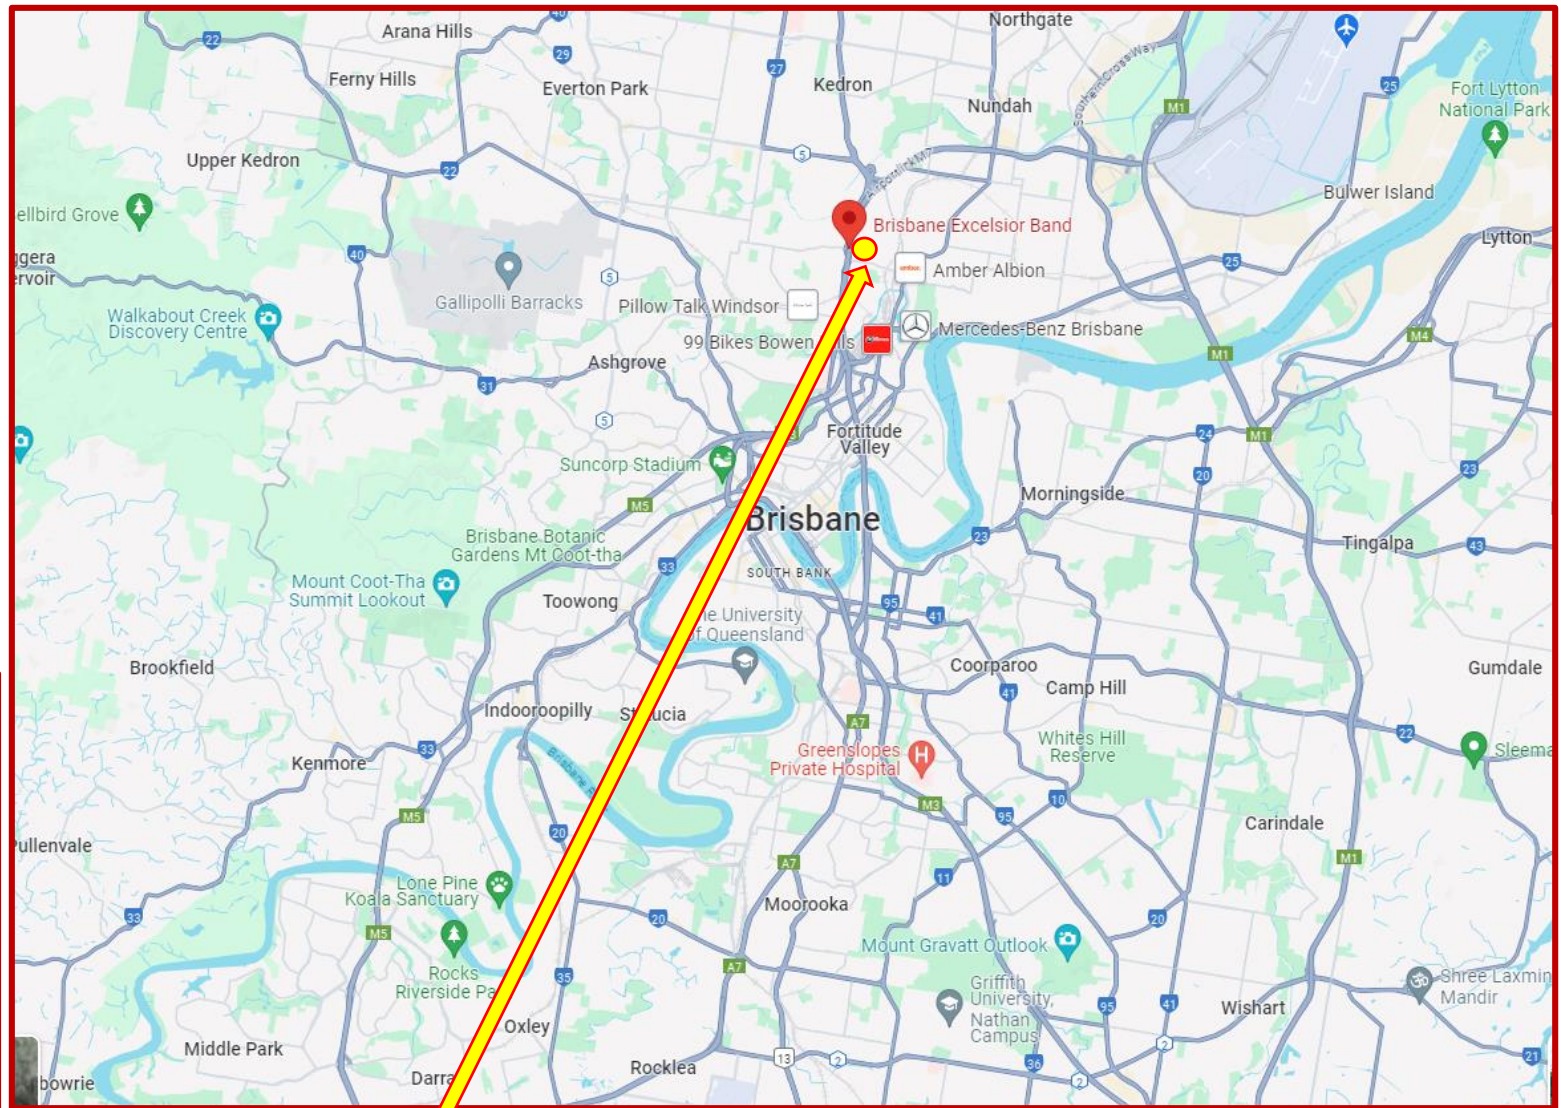

XLCR BAND HALL LOCATION

387 Lutwyche Rd,
Windsor 4030.

Lutwyche Excelsior

BAND HALL IS HERE

DIRECTIONS TO XLCR BAND HALL FROM SOUTH

Lutwyche Excelsior

- 387 Lutwyche Rd, Windsor 4030.
- Head North Via Storey Bridge to Lutwyche Rd.
- Past Royal Brisbane Women's Hospital & up the very top of the hill.
- Stay in the Right hand Lane.
- Drive Past the Band Hall then do a U-Turn at the first Right Hand turning lane.
- Parking onsite.
- Rehearsal Room is underneath the upper Hall.
- Any queries contact Cathy Reid m.0439681807

DIRECTIONS TO LUTWYCHE XLCR BAND FROM SOUTH

Lutwyche Excelsior