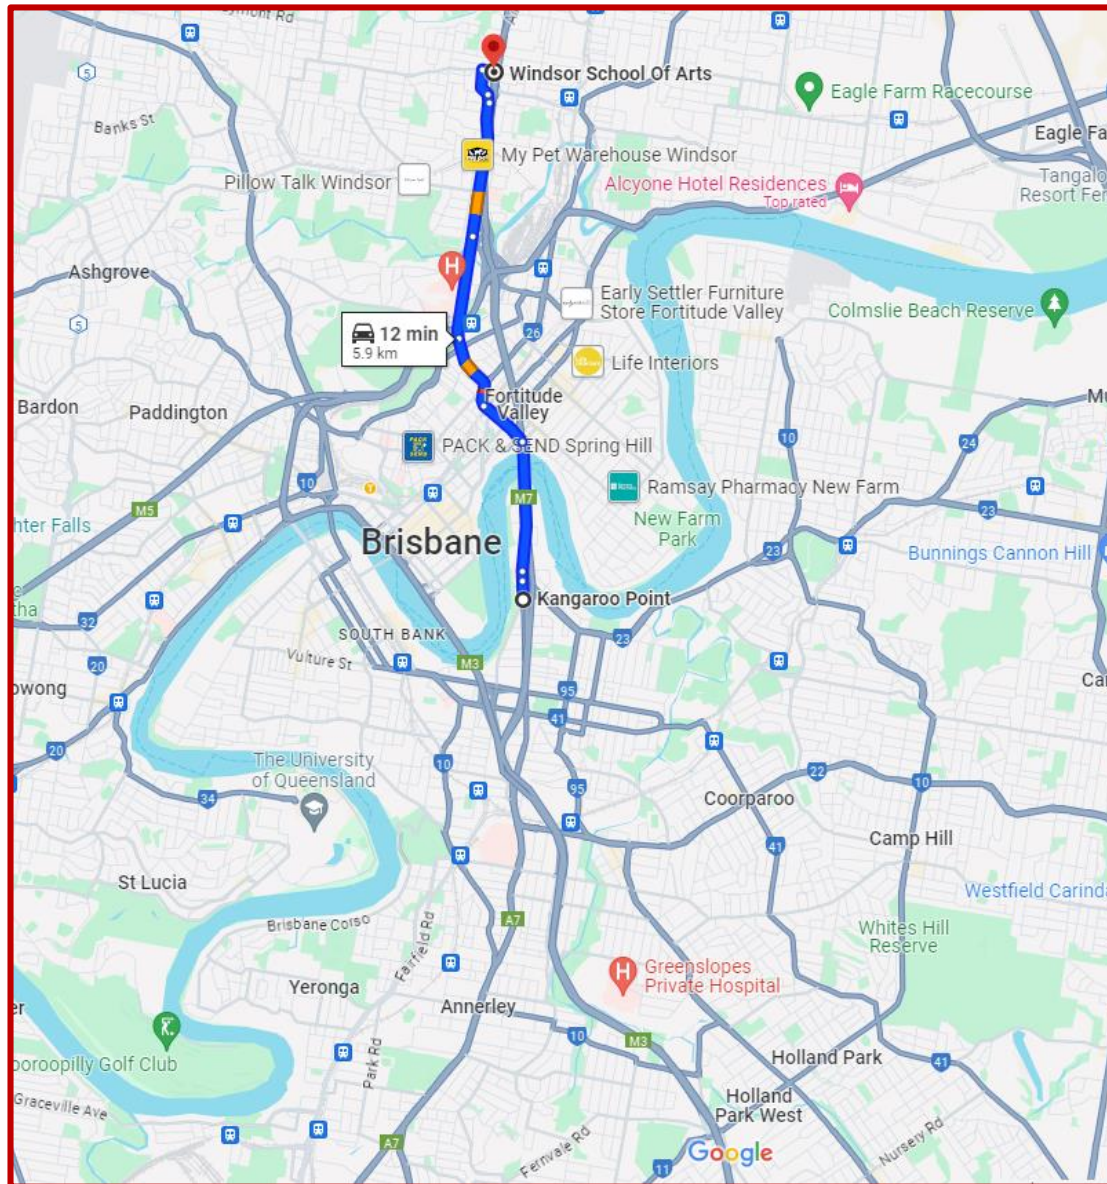

XLCR BAND HALL LOCATION

387 Lutwyche Rd,
Windsor 4030.

Lutwyche Excelsior

BAND HALL IS HERE

DIRECTIONS TO XLCR BAND HALL FROM SOUTH

Lutwyche Excelsior

- 387 Lutwyche Rd, Windsor 4030.
- Head North Via Storey Bridge to Lutwyche Rd.
- Past Royal Brisbane Women's Hospital & up the very top of the hill.
- Stay in the Right hand Lane.
- Drive Past the Band Hall then do a U-Turn at the first Right Hand turning lane.
- Parking onsite.
- Rehearsal Room is underneath the upper Hall.
- Any queries contact Cathy Reid m.0439681807

DIRECTIONS TO LUTWYCHE XLCR BAND FROM SOUTH

Lutwyche Excelsior